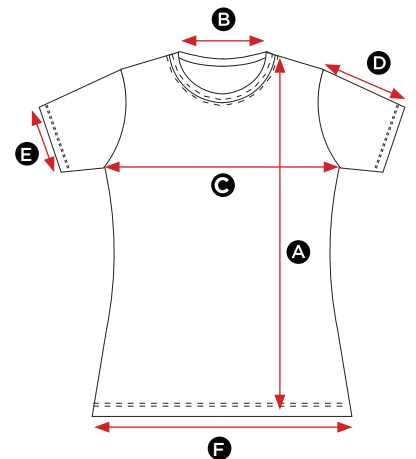

Mannen T shirts

MEASUREMENTS CM	S	M	L	XL	2XL	3XL	4XL	5XL
A Length	68	70	73	75	78	80	82	84
B Back neck opening	17.5	18	19	20	20.5	21	21.5	22
C Half chest	48	51	54	57	60	63	66	69
D Sleeve length	18	18	19	19	20	20	21	22
E Sleeve width opening	14	15	16	17	19	20	21	22
F Bottom hem opening	47	50	53	56	59	62	65	68

Vrouwen T shirts

MEASUREMENTS CM	XS	S	M	L	XL	2XL
A Length	57.5	60	62.5	65	67.5	70
B Back neck opening	18	18.5	19	19.5	20	20.5
C Half chest	39	42	46	49	51	53
D Sleeve length	12.5	13.5	14.5	15.5	16.5	17.5
E Sleeve width opening	12.5	13.5	14.5	15.5	16.5	17.5
F Bottom hem opening	40	43	45	48	50	52

Kinder T shirts

MEASUREMENTS CM	92 1-2	104 3-4	116 5-6	128 7-8	140 9-10	152 11-12
A Length	40	43	47	51	55	63
B Back neck opening	15.5	16	16	16	16.5	16.5
C Half Chest	31	34	37	40	42	45
D Sleeve length	10.5	11.5	12.5	13.5	14.5	15.5
E Sleeve width opening	10.5	11.5	12.5	13.5	14.5	15.5
F Bottom hem opening	31	34	37	40	43	46