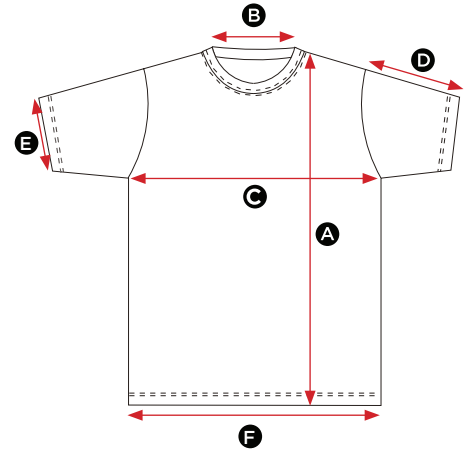

Mannen T shirts

MEASUREMENTS CM	S	M	L	XL	2XL	3XL	4XL	5XL
A Length	68	70	73	75	78	80	82	84
B Back neck opening	17.5	18	19	20	20.5	21	21.5	22
C Half chest	48	51	54	57	60	63	66	69
D Sleeve length	18	18	19	19	20	20	21	22
E Sleeve width opening	14	15	16	17	19	20	21	22
F Bottom hem opening	47	50	53	56	59	62	65	68

Vrouwen T shirts

MEASUREMENTS CM	XS	S	M	L	XL	2XL
A Length	57.5	60	62.5	65	67.5	70
B Back neck opening	18	18.5	19	19.5	20	20.5
C Half chest	39	42	46	49	51	53
D Sleeve length	12.5	13.5	14.5	15.5	16.5	17.5
E Sleeve width opening	12.5	13.5	14.5	15.5	16.5	17.5
F Bottom hem opening	40	43	45	48	50	52

Kinder T shirts

MEASUREMENTS CM	92 1-2	104 3-4	116 5-6	128 7-8	140 9-10	152 11-12
A Length	40	43	47	51	55	63
B Back neck opening	15.5	16	16	16	16.5	16.5
C Half Chest	31	34	37	40	42	45
D Sleeve length	10.5	11.5	12.5	13.5	14.5	15.5
E Sleeve width opening	10.5	11.5	12.5	13.5	14.5	15.5
F Bottom hem opening	31	34	37	40	43	46